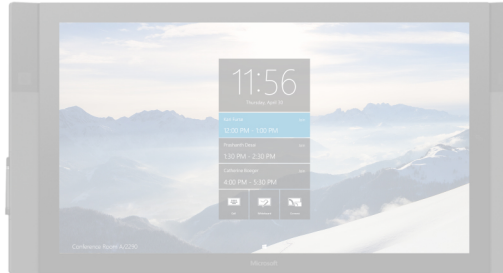

Technical specifications for the 55" model

Size

- 31.75" x 59.62" x 3.38"
  (806.4mm x 1514.3mm x 85.8mm)

Weight

- 105 lbs (48 kilograms)

Display

- Resolution: 1920 x 1080 @ 120Hz
- Contrast Ratio: 1300:1
- Touch: 100-point multi-touch
- Projective Capacitance optically bonded sensor

Storage/RAM

- SSD 128GB with 8GB RAM

Processor

- 4th Generation Intel® Core™ i7

Graphics

- Intel HD 4600

Network

- Wired 1Gbps
- Wireless: Wi-Fi 802.11ac/802.11 a/b/g/n
- Bluetooth® 4.0 Low Energy technology
- NFC Reader
- Miracast Enabled

Sensors

- (2) Passive Infrared Presence Sensors, Ambient Light Sensors

Ports

Internal PC

- (1) USB 3.0 (bottom) + (1) USB 3.0 (side access)
- (2) USB 2.0
- Ethernet 1000 Base-T
- DisplayPort Video Output
- 3.5mm Stereo Out
- RS232 Serial Port
- RJ11 Connector for system level control

Alternate PC

- (2) USB 2.0 type B output, connection for:
  - Camera
  - Sensors
  - Microphone
  - Speakers
  - Touchback
- DisplayPort Video Input

Guest PC

- DisplayPort Video Input
- HDMI Video Input
- VGA Video Input
- 3.5mm Stereo Input
- (1) USB 2.0 type B Touchback Output

Speakers

- (2) Front-facing stereo

Microphone

- High Performance, 4 Element Array

Cameras

- (2) 1080p @ 30fps

Pen

- (2) Powered, Active, subpixel accuracy

Physical Side Buttons

- Power, Input Select, Volume, Brightness

Software

- Windows 10 + Office (Word, PowerPoint, Excel)

What's in the box

- Surface Hub 55"
- (2) Surface Hub Pens
- Power Cable
- Setup Guide
- Start Guide
- Safety and warranty documents
- Wireless All-in-One Keyboard

Price: $6,999